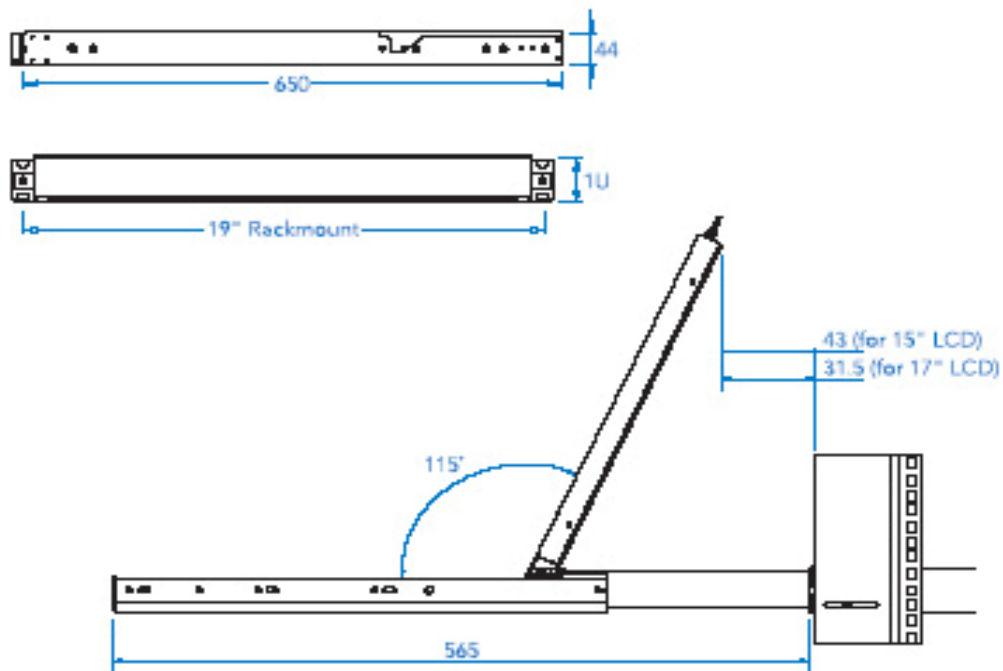

Unit : mm

Dimensional Diagram