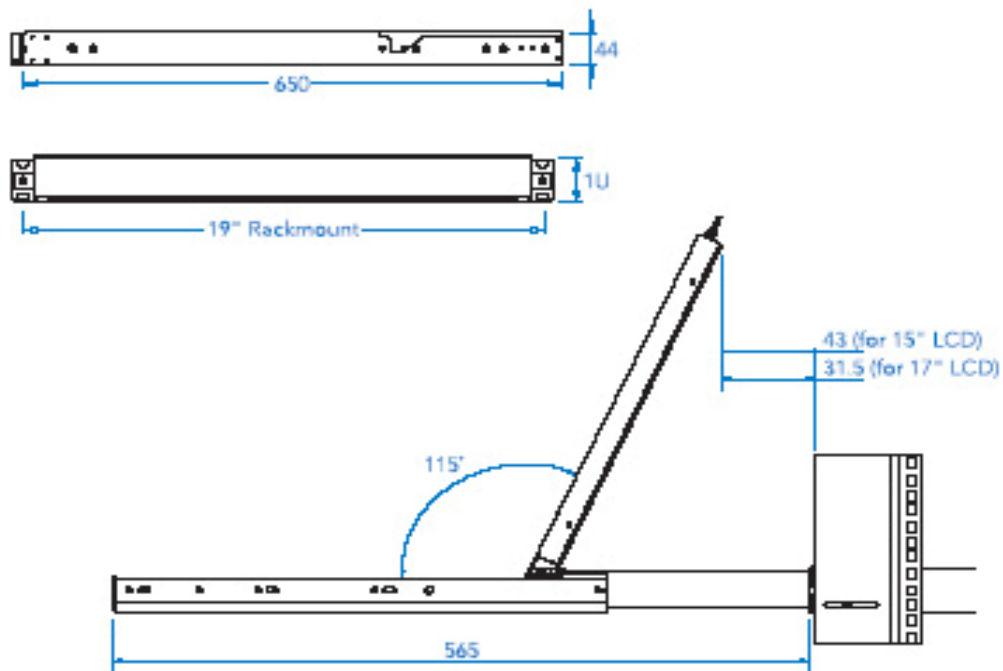

15" / 17" LCD, Keyboard Drawer with real mouse and 8 or 16 Port KVM

Designed for

FEATURES :

- SAMSUNG 15" or 17" LCD Panel
- Supports AT/XT, PS/2, UNIX, Sun, and Macintosh computers
- User can use and store a real mouse
- Comfortable and large wrist-rest area
- Unique 1U mechanical design to maximize rack mountable space
- Adjustable mounting bracket which is suitable for 24" to 36" deep Cabinet Rack
- Notebook keyboard, 88keys (US layout) and life cycle is 10 million operations
- Built in on screen display controlled by integral membrane switches :
- Power saving feature for prolonging the lift of LCD panel
- Standard D-sub 15-pin VGA input connector
- Build in slide rail and mounts easily in any 19" cabinet
- All mounting hardware included
- Wireless Mini Optical Mouse with USB connector included

15" or 17" LCD, Keyboard Drawer with real mouse and KVM

Options:

AV Input

DC Input

Touchscreen

Rear View - 8 Port PS-2 Connection

Rear View - 8 Port IP Connection

		8-Port	16-Port
Console		✓	✓
Consoles		✓	✓
		8-Port	16-Port
Console		✓	✓
Consoles		✓	✓
		8-Port	16-Port
Consoles	<i>IP</i>	✓	✓

Connection Options

15" or 17" LCD, Keyboard Drawer with real mouse and KVM

Wireless Mini Mouse on Mouse Pad

Unit : mm

Dimensional Diagram